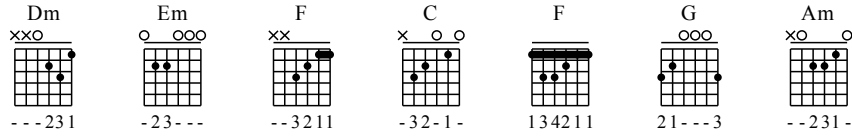

Nan Yi Kang Ju Ni Rong Yan - C Major

GuitarTAB arranged by Handoyo

Website : www.handoyomia.com

Make a donation to get the complete GuitarTAB

Moderate ♩ = 60

Make a donation to get the complete GuitarTAB

Musical notation for measures 1-3. Chords: Dm, Em, F.

1

let ring

TAB

Musical notation for measures 4-6. Chords: C, Em, F, G, C, Am, G.

4

let ring

Musical notation for measures 7-9. Chords: F, Dm, G, Em.

7