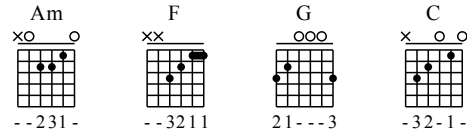

Mei You Ru Guo - C Major

GuitarTAB arranged by Handoyo

Buy full GuitarTab at : www.handoyomia.com

Moderate ♩ = 80

Am F G C Am F

let ring

TAB: 3-3-2-1-1-3-3-2-3-1-3-1-0-0-1-0-3-1-1-3-3-3-3-1-1-0-3-1

G C Am F G C

let ring

TAB: 0-0-0-0-0-0-1-1-0-3-3-2-1-1-3-5-3-3-0-3-1-3-1-3-1-1-3-0-0-3-3-2-3-3-2-3-3-2