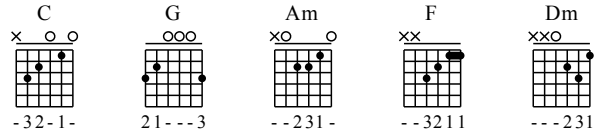

Lao Shu Ai Da Mi - C Major

GuitarTAB arranged by Handoyo

Buy full GuitarTab at : www.handoyomia.com

Moderate ♩ = 130

1

C G Am

let ring

TAB