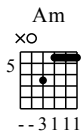

# Kiss The Rain - C Major

GuitarTAB arranged by Handoyo

Buy full GuitarTab at : [www.handoyomia.com](http://www.handoyomia.com)

Moderate ♩ = 65

C G

let ring

T  
A  
B

Am Em