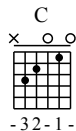

# Kiss The Rain - C Major

GuitarTAB arranged by Handoyo

Buy full GuitarTab at : [www.handoyomia.com](http://www.handoyomia.com)

Moderate ♩ = 65

C G

let ring

T  
A  
B

Am Em