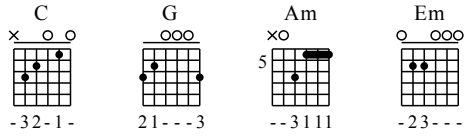

Kiss The Rain - C Major

GuitarTAB arranged by Handoyo

Website : www.handoyomia.com

Make a donation to get the complete GuitarTAB

Moderate ♩ = 65

Make a donation to get the complete GuitarTAB

1

C G