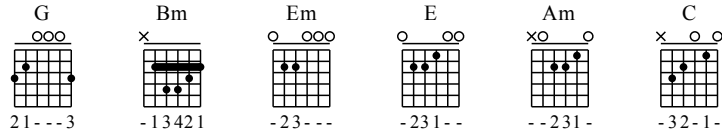

Kiss Good Bye - G Major

GuitarTAB arranged by Handoyo

Buy full GuitarTab at : www.handoyomia.com

Moderate ♩ = 65

8 slide to 10

1

let ring

TAB

8-7 10-7-7-8-7 10-8 7-8-8-10-8 10-8 7-8 7-8

7 9 9 9 8

G Bm

5

let ring

7-8-7 8 3 0 0-3-3-0 0 3-3 0 3-3 0 4 3-3 3-5 3-3 3 0 4

0 0 0 2 3 3 3 2 4 4 2 2 2

Em E Am C