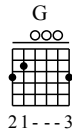

Hey There Delilah - G Major

GuitarTAB arranged by Handoyo

Website : www.handoyomia.com

Make a donation to get the complete GuitarTAB

Moderate ♩ = 110

Make a donation to get the complete GuitarTAB

1

G Bm G Bm

let ring

3 3 3 3 2 2 2 2 3 3 3 3 2 2 2 2

5

G Bm G

let ring

3 3 3 3 1 0 1 3 3 3 0 3 1 0 1 3 3 3 3 3 1 0 1

8

Bm Em