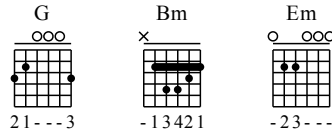

Hey There Delilah - G Major

GuitarTAB arranged by Handoyo

Buy full GuitarTab at : www.handoyomia.com

Moderate ♩ = 110

1

G Bm G Bm

let ring

3 3 3 3 2 2 2 2 3 3 3 3 2 2 2 2

5

G Bm G

let ring

3 3 3 3 1 0 1 3 3 3 0 3 1 0 1 3 3 3 3 3 1 0 1

8

Bm Em

let ring

3 3 3 0 3 1 0 0 0 0 0 0 0 0 2 0 2 0 0