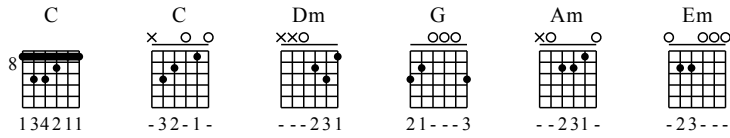

Guo Jing Zhi Nan - C - A Major

GuitarTAB arranged by Handoyo

Website : www.handoyomia.com

Make a donation to get the complete GuitarTAB

Moderate ♩ = 65

Make a donation to get the complete GuitarTAB

1

C

let ring

T
A
B

8-7-8-6-8-7-8-6-8-7-8-0-1

3-8 8 8

C Dm G C Am Em

5

let ring

3-3-5-3-1-0-1-0 3-3-5-3-0 0-3-1 0-3-5-0-3 0-3