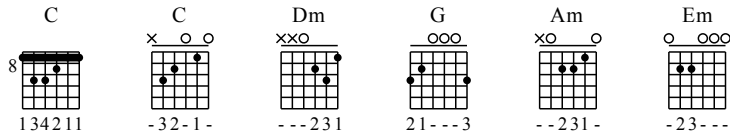

# Guo Jing Zhi Nan - C - A Major

GuitarTAB arranged by Handoyo

Buy full GuitarTab at : [www.handoyomia.com](http://www.handoyomia.com)

Moderate ♩ = 65

1

C

let ring

TAB