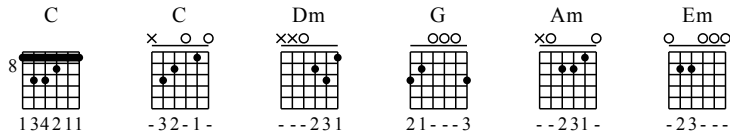

Guo Jing Zhi Nan - C - A Major

GuitarTAB arranged by Handoyo

Buy full GuitarTab at : www.handoyomia.com

Moderate ♩ = 65

1

C

let ring

8-7-8-6-8-7-8-6-7-8-0-1