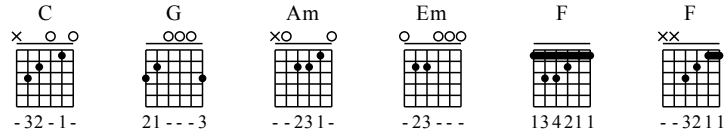

# Gei Wo Yi Shou Ge De Shi Jian - C Major

GuitarTAB arranged by Handoyo

Buy full GuitarTab at : [www.handoyomia.com](http://www.handoyomia.com)

Moderate ♩ = 120

1 C G Am Em

let ring ----- 1 let ring ----- 1 let ring ----- 1

TAB

0 1 0 3 1 0 3 1 2 1 3 1 0 3 1 0 0 2

2 0 3 X 3 3 2 0 X 0 0 0 0

6 F Em Am F G

let ring -----

TAB

1 1 0 3 1 0 1 1 3 1 0 0 1 0 3 0 0

1 2 2 0 3 1 2 1 0 0 0 0 3 0 0 0