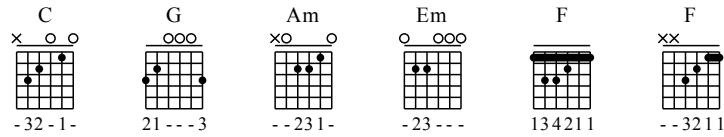

# Gei Wo Yi Shou Ge De Shi Jian - C Major

GuitarTAB arranged by Handoyo

Buy full GuitarTab at : [www.handoyomia.com](http://www.handoyomia.com)

Moderate ♩ = 120

1 C G Am Em

let ring ----- 1 let ring ----- 1 let ring ----- 1

TAB

0 0 1 0 0 1 0 3 1 0 3 1 2 1 0 3 1 0 0 2

2 0 3 X 3 3 2 0 X 0 0 0

6 F Em Am F G

let ring -----

TAB

1 1 0 3 1 0 1 1 3 1 0 0 1 0 3 0 0

1 2 2 0 3 1 2 1 0 0 0 1 0 3 0 0