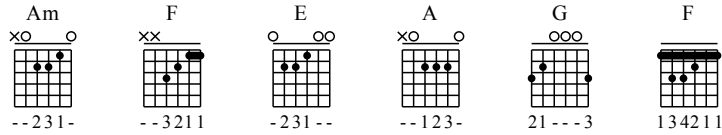

# Fang Sheng - C Major

GuitarTAB arranged by Handoyo

Buy full GuitarTab at : [www.handoyomia.com](http://www.handoyomia.com)

Moderate ♩ = 70

Am F E A G

let ring

TAB: 2 1 5-0 1 1 1 | 0 4-5-7-5-4 | 2 1 0 2 1 0 0 2

F Am G F

let ring

TAB: 1 1 1 | 2 1 0 1 0 0 0 2 1 1 1 | 2 2 2 2 2 2 2 2 2 2 2 1 2 2 1