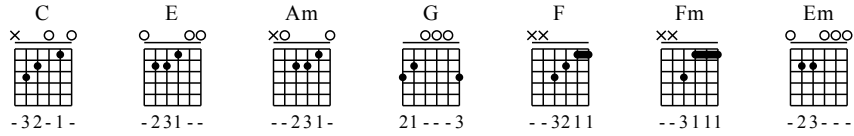

Everything - C Major

GuitarTAB arranged by Handoyo

Website : www.handoyomia.com

Make a donation to get the complete GuitarTAB

Moderate ♩ = 65

Make a donation to get the complete GuitarTAB

1

C E Am G

let ring

T
A
B

1-1-1 1-0-0 1-1 1-0 3-0 1-1 1-0 3-1 0-1 1-3 1

0 1 0 1 0 1 0 0 3 3

5

F Fm F C Em

let ring

1 1 1 1 1 1 0 0 0 0 0 2