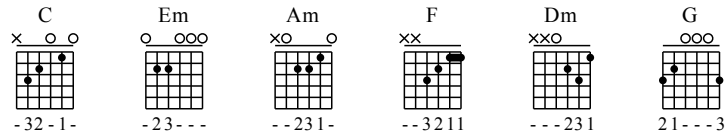

# Duan Le De Xuan - C Major

GuitarTAB arranged by Handoyo

Buy full GuitarTab at : [www.handoyomia.com](http://www.handoyomia.com)

Moderate ♩ = 100

C Em Am Em

Measures 1-4 of the guitar piece. The notation includes a treble clef, a 4/4 time signature, and a key signature of one sharp (F#). The melody is written on a single staff. Below the melody, there are three staves for guitar: Treble (T), Middle (A), and Bass (B). The bass staff includes a 'let ring' instruction. Chord diagrams for C, Em, Am, and Em are placed above the corresponding measures.

F Em Dm G

Measures 5-8 of the guitar piece. The notation includes a treble clef, a 4/4 time signature, and a key signature of one sharp (F#). The melody is written on a single staff. Below the melody, there are three staves for guitar: Treble (T), Middle (A), and Bass (B). The bass staff includes a 'let ring' instruction. Chord diagrams for F, Em, Dm, and G are placed above the corresponding measures.

C Em

Measures 9-10 of the guitar piece. The notation includes a treble clef, a 4/4 time signature, and a key signature of one sharp (F#). The melody is written on a single staff. Below the melody, there are three staves for guitar: Treble (T), Middle (A), and Bass (B). The bass staff includes a 'let ring' instruction. Chord diagrams for C and Em are placed above the corresponding measures.