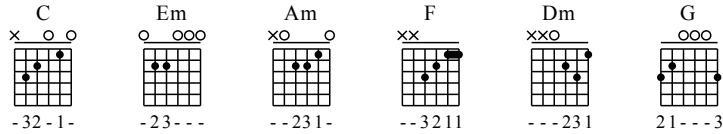

Duan Le De Xuan - C Major

GuitarTAB arranged by Handoyo

Website : www.handoyomia.com

Make a donation to get the complete GuitarTAB

Moderate ♩ = 100

Make a donation to get the complete GuitarTAB

Musical notation for measures 1-4. Chords: C, Em, Am, Em. Includes a treble clef, 4/4 time signature, and a 'let ring' instruction. Below the staff is a guitar TAB with fret numbers and string indicators (T, A, B).

Musical notation for measures 5-8. Chords: F, Em, Dm, G. Includes a treble clef, 4/4 time signature, and a 'let ring' instruction. Below the staff is a guitar TAB with fret numbers and string indicators (T, A, B).

Musical notation for measures 9-10. Chords: C, Em. Includes a treble clef, 4/4 time signature, and a 'let ring' instruction. Below the staff is a guitar TAB with fret numbers and string indicators (T, A, B).