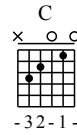

Di Yi Ge Qing Chen - C Major

GuitarTAB arranged by Handoyo

Buy full GuitarTAB at : www.handoyomia.com

Moderate ♩ = 95

1 C G C

let ring

TAB

3	5	3	5	3	3	5	3	3	5	6	6	8	3	1	0
3	5	3	5	3	5	4	3	5	6	6	8	3	1	0	0
3	5	3	5	3	5	4	3	5	6	6	8	3	1	0	0