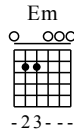

Di Yi Ge Qing Chen - C Major

GuitarTAB arranged by Handoyo

Buy full GuitarTAB at : www.handoyomia.com

Moderate ♩ = 95

1

C G C

let ring

TAB

3	3	3-5-3	3	3-5-3	3	3	5-6	6-8	3-1	0
5	5	5	5	5	4	3	5-6	6-8	0	3-1-0
3	5	5	3	5	5	4	3	5-6	6-8	3-1-0

6

Em Am G F Em

let ring

TAB

0	3-1-0	0	1-3-0-1-0	0	3-1	0	3-1-0	0	3-1-0
2	0-3-1-0	0	1-3-0-1-0	0	3-1	0	3-1-0	0	3-1-0
2	0-3-1-0	0	1-3-0-1-0	0	3-1	0	3-1-0	0	3-1-0