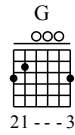

Di Yi Ge Qing Chen - C Major

GuitarTAB arranged by Handoyo

Buy full GuitarTAB at : www.handoyomia.com

Moderate ♩ = 95

1

C G C

let ring

TAB

3	3	3-5-3	3	3-5-3	3	3	5-6	6-8	3-1	0
5	5	5	5	5	4	3	5-6	6-8	0	3-1-0
3	5	5	3	5	5	4	3	5-6	6-8	3-1-0

6

Em Am G F Em

let ring

TAB

0	3-1-0	0	1-3-0-1-0	0	3-1	0	3-1-0	0	3-1-0
2	0-3-1-0	0	1-3-0-1-0	0	3-1	0	3-1-0	0	3-1-0
2	0-3-1-0	0	1-3-0-1-0	0	3-1	0	3-1-0	0	3-1-0