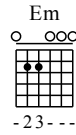

Di Yi Ge Qing Chen - C Major

GuitarTAB arranged by Handoyo

Buy full GuitarTAB at : www.handoyomia.com

Moderate ♩ = 95

1 C G C

let ring

TAB

3	5	3	5	3	3	5	3	3	5	6	6	8	3	1	0
3	5	3	5	3	5	4	3	5	6	6	8	3	1	0	0
3	5	3	5	3	5	4	3	5	6	6	8	3	1	0	0