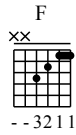

Di Yi Ge Qing Chen - C Major

GuitarTAB arranged by Handoyo

Buy full GuitarTAB at : www.handoyomia.com

Moderate ♩ = 95

1

C G C

let ring

TAB

3	3	3-5-3	3	3-5-3	3	3	5-6	6-8	3-1	0
5	5	5	5	5	4	3	5-6	6-8	0	3-1-0
3	5	5	3	5	5	4	3	5-6	6-8	3-1-0

6

Em Am G F Em

let ring

TAB

0	3-1-0	0	1-3-0-1-0	0	3-1	0	3-1-0	0	3-1-0
2	0-3-1-0	0	1-3-0-1-0	0	3-1	0	3-1-0	0	3-1-0
2	0-3-1-0	0	1-3-0-1-0	0	3-1	0	3-1-0	0	3-1-0