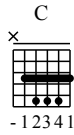

Di Yi Ge Qing Chen - C Major

GuitarTAB arranged by Handoyo

Buy full GuitarTAB at : www.handoyomia.com

Moderate ♩ = 95

1

C G C

let ring

TAB

3	3	3-5-3	3	3-5-3	3	3	5-6	6-8	3-1	0
5	5	5	5	5	4	3	5-6	6-8	0	3-1-0
3	5	5	3	5	5	4	3	5-6	6-8	3-1-0

6

Em Am G F Em

let ring

TAB

0	3-1-0	0	1-3-0-1-0	0	3-1	0	3-1-0	0	3-1-0
2	0-3-1-0	0	1-3-0-1-0	0	3-1	0	3-1-0	0	3-1-0
2	0-3-1-0	0	1-3-0-1-0	0	3-1	0	3-1-0	0	3-1-0