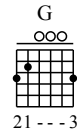

Di Yi Ge Qing Chen - C Major

GuitarTAB arranged by Handoyo

Buy full GuitarTAB at : www.handoyomia.com

Moderate ♩ = 95

1 C G C

let ring

TAB

3	5	3	5	3	3	5	3	3	5	6	6	8	3	1	0
3	5	3	5	3	5	4	3	5	6	6	8	3	1	0	0
3	5	3	5	3	5	4	3	5	6	6	8	3	1	0	0