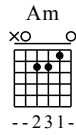

Di Yi Ge Qing Chen - C Major

GuitarTAB arranged by Handoyo

Buy full GuitarTAB at : www.handoyomia.com

Moderate ♩ = 95

1

C G C

let ring

TAB

3	3	3-5-3	3	3-5-3	3	3	5-6	6-8	3-1	0
5	5	5	5	5	4	3	5-6	6-8	0	3-1-0
3	5	5	3	5	5	4	3	5-6	6-8	3-1-0

6

Em Am G F Em

let ring

TAB

0	3-1-0	0	1-3-0-1-0	0	3-1	0	3-1-0	0	3-1-0
2	0-3-1-0	0	1-3-0-1-0	0	3-1	0	3-1-0	0	3-1-0
2	0-3-1-0	0	1-3-0-1-0	0	3-1	0	3-1-0	0	3-1-0