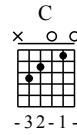

Di Yi Ge Qing Chen - C Major

GuitarTAB arranged by Handoyo

Buy full GuitarTAB at : www.handoyomia.com

Moderate ♩ = 95

1

C G C

let ring

TAB

3	3	3-5-3	3	3-5-3	3	3	5-6	6-8	3-1	0
5	5	5	5	5	4	3	5-6	6-8	0	3-1-0
3	5	5	3	5	5	4	3	5-6	6-8	3-1-0

6

Em Am G F Em

let ring

TAB

0	3-1-0	0	1-3-0-1-0	0	3-1	0	3-1-0	0	3-1-0
2	0-3-1-0	0	1-3-0-1-0	0	3-1	0	3-1-0	0	3-1-0
2	0-3-1-0	0	1-3-0-1-0	0	3-1	0	3-1-0	0	3-1-0