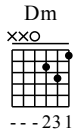

Di Yi Ge Qing Chen - C Major

GuitarTAB arranged by Handoyo

Buy full GuitarTAB at : www.handoyomia.com

Moderate ♩ = 95

1

C G C

let ring

TAB

3	3	3-5-3	3	3-5-3	3	3	5-6	6-8	3-1	0
5	5	5	5	5	4	3	5-6	6-8	0	3-1-0
3	5	5	3	5	5	4	3	5-6	6-8	3-1-0

6

Em Am G F Em

let ring

TAB

0	3-1-0	0	1-3-0-1-0	0	3-1	0	3-1-0	0	3-1-0
2	0-3-1-0	0	1-3-0-1-0	0	3-1	0	3-1-0	0	3-1-0
2	0-3-1-0	0	1-3-0-1-0	0	3-1	0	3-1-0	0	3-1-0