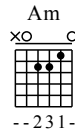

Di Yi Ge Qing Chen - C Major

GuitarTAB arranged by Handoyo

Buy full GuitarTAB at : www.handoyomia.com

Moderate ♩ = 95

1 C G C

let ring

TAB

3	5	3	5	3	3	5	3	3	5	6	6	8	3	1	0
3	5	3	5	3	5	4	3	5	6	6	8	3	1	0	0
3	5	3	5	3	5	4	3	5	6	6	8	3	1	0	0