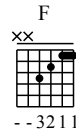

Di Yi Ge Qing Chen - C Major

GuitarTAB arranged by Handoyo

Buy full GuitarTAB at : www.handoyomia.com

Moderate ♩ = 95

1 C G C

let ring

TAB

3	5	3	5	3	3	5	3	3	5	6	6	8	3	1	0
3	5	3	5	3	5	4	3	5	6	6	8	3	1	0	0
3	5	3	5	3	5	4	3	5	6	6	8	3	1	0	0