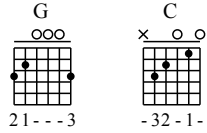

# Da Di Hui Chun - G Major

GuitarTAB arranged by Handoyo

Buy full GuitarTab at : [www.handoyomia.com](http://www.handoyomia.com)

Moderate ♩ = 120

G

The first system of music starts with a treble clef and a 4/4 time signature. The melody is written on a single staff. Below it is a guitar TAB staff with six lines. The TAB includes fret numbers (0, 2, 3, 5) and triplets (indicated by a '3' over a group of notes). A dashed line above the TAB is labeled 'let ring'. The system ends with a double bar line.

C

G

The second system of music continues the melody on a single staff. Below it is a guitar TAB staff with six lines. The TAB includes fret numbers (0, 1, 2, 3, 5) and triplets. A dashed line above the TAB is labeled 'let ring'. The system ends with a double bar line.