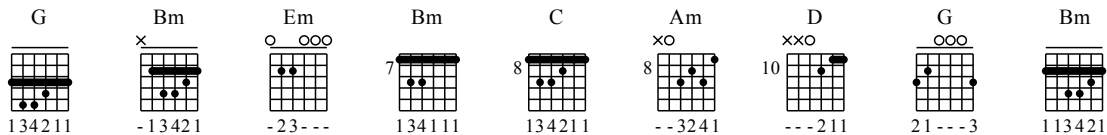

Chun Yu Li Xi Guo De Tai Yang - G Major

GuitarTAB arranged by Handoyo

Buy full GuitarTab at : www.handoyomia.com

Moderate ♩ = 100

Musical notation for measures 1-4 with chords G, Bm, Em, Bm. Includes a TAB line with fret numbers and 'let ring' instructions.

Musical notation for measures 5-8 with chords C, Bm, Am, D. Includes a TAB line with fret numbers and 'let ring' instructions.

Musical notation for measures 9-12 with chords G, Bm, Em. Includes a TAB line with fret numbers and 'let ring' instructions.