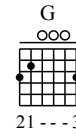

Cheng Li De Yue Guang - C Major

GuitarTAB arranged by Handoyo

Visit my blog at www.handoyomia.com

Make a donation to get the complete GuitarTAB

Moderate ♩ = 90

Make a donation to get the complete GuitarTAB