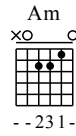

Cheng Li De Yue Guang - C Major

GuitarTAB arranged by Handoyo

Visit my blog at www.handoyomia.com

Make a donation to get the complete GuitarTAB

Moderate ♩ = 90

Make a donation to get the complete GuitarTAB