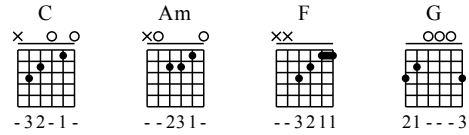

Cheng Li De Yue Guang - C Major

GuitarTAB arranged by Handoyo

Buy full GuitarTab at : www.handoyomia.com

Moderate ♩ = 90

1

C Am F G

let ring

T
A
B

3 3 3 3 0 1 3 0 1 2 0 1 1 1 3 0 1 2 0 0 3 0 0 0

3 2 0 0 2 2 3 2 3 3 0 0 0 0

3 2 0 0 3 2

5

C Am F

let ring

T
A
B

3 3 3 3 0 1 3 0 1 1 1 3 0 1 2 3 3 3