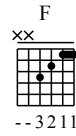

Cheng Li De Yue Guang - C Major

GuitarTAB arranged by Handoyo

Visit my blog at www.handoyomia.com

Make a donation to get the complete GuitarTAB

Moderate ♩ = 90

Make a donation to get the complete GuitarTAB

1

C Am F G

let ring

5

C Am F

let ring