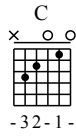

Cheng Li De Yue Guang - C Major

GuitarTAB arranged by Handoyo

Visit my blog at www.handoyomia.com

Make a donation to get the complete GuitarTAB

Moderate ♩ = 90

Make a donation to get the complete GuitarTAB

1

C Am F G

let ring

5

C Am F

let ring