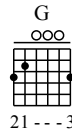

# Bu Chao Bu Yong Hua Qian - C Major

GuitarTAB arranged by Handoyo

Website : [www.handoyomia.com](http://www.handoyomia.com)

Make a donation to get the complete GuitarTAB

Moderate ♩ = 120

Make a donation to get the complete GuitarTAB

Musical notation for measures 1-5. Chords: F, G, Am.

let ring

TAB

|         |     |         |             |             |         |
|---------|-----|---------|-------------|-------------|---------|
| 3-5-3-5 | 3-5 | 3-5-3-1 | 3-3-3-0-3-1 | 3-3-3-0-3-1 | 3-1     |
|         |     |         | 3-3-3-3     |             |         |
|         |     |         |             | 3-3-3-3     | 0-0-0-0 |

Musical notation for measures 6-10. Chords: F, G, Am.

let ring

|           |         |           |             |         |         |
|-----------|---------|-----------|-------------|---------|---------|
| 7-7-7-7-7 | 3-5-3-1 | 3-3-3-3-1 | 3-3-3-0-3-1 | 0-1-0-1 | 0       |
|           |         | 3-3-3-3   |             |         |         |
| 0-0-0-0   |         |           |             | 0-0-0-0 | 0-0-2-3 |
|           |         |           | 3-3-3-3     |         |         |

Musical notation for measures 11-12. Chords: F, G.

let ring

|               |               |
|---------------|---------------|
| 1-0-0-1-0-1-0 | 1-0-0-1-0-1-0 |
| 3-3-3-3       |               |
|               | 3-3-3-3       |