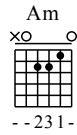

Bu Chao Bu Yong Hua Qian - C Major

GuitarTAB arranged by Handoyo

Buy full GuitarTab at : www.handoyomia.com

Moderate ♩ = 120

1

F G Am

let ring

TAB