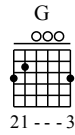

Bu Chao Bu Yong Hua Qian - C Major

GuitarTAB arranged by Handoyo

Buy full GuitarTab at : www.handoyomia.com

Moderate ♩ = 120

1

F G Am

let ring

TAB