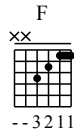

Bu Chao Bu Yong Hua Qian - C Major

GuitarTAB arranged by Handoyo

Buy full GuitarTab at : www.handoyomia.com

Moderate ♩ = 120

1

F G Am

let ring

TAB

6

F G Am

let ring

11

F G

let ring