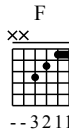

# Bu Chao Bu Yong Hua Qian - C Major

GuitarTAB arranged by Handoyo

Website : [www.handoyomia.com](http://www.handoyomia.com)

Make a donation to get the complete GuitarTAB

Moderate ♩ = 120

Make a donation to get the complete GuitarTAB

Musical notation for measures 1-5. Chords: F, G, Am.

let ring

TAB

|         |     |         |             |             |         |
|---------|-----|---------|-------------|-------------|---------|
| 3-5-3-5 | 3-5 | 3-5-3-1 | 3-3-3-0-3-1 | 3-3-3-0-3-1 | 3-1     |
|         |     |         | 3-3-3-3     |             |         |
|         |     |         |             | 3-3-3-3     | 0-0-0-0 |

Musical notation for measures 6-10. Chords: F, G, Am.

let ring

|           |         |           |             |         |         |
|-----------|---------|-----------|-------------|---------|---------|
| 7-7-7-7-7 | 3-5-3-1 | 3-3-3-3-1 | 3-3-3-0-3-1 | 0-1-0-1 | 0       |
|           |         | 3-3-3-3   |             |         |         |
| 0-0-0-0   |         |           |             | 0-0-0-0 | 0-0-2-3 |
|           |         |           | 3-3-3-3     |         |         |

Musical notation for measures 11-12. Chords: F, G.

let ring

|               |               |
|---------------|---------------|
| 1-0-0-1-0-1-0 | 1-0-0-1-0-1-0 |
| 3-3-3-3       |               |
|               | 3-3-3-3       |