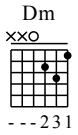

Bo Le - C to A Major

GuitarTAB arranged by Handoyo

Buy full GuitarTab at : www.handoyomia.com

Moderate ♩ = 120

1 C Em Am Em F

let ring

6 Em Dm G C Em

let ring