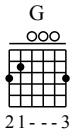

Bo Le - C to A Major

GuitarTAB arranged by Handoyo

Buy full GuitarTab at : www.handoyomia.com

Moderate ♩ = 120

1 C Em Am Em F

let ring

6 Em Dm G C Em

let ring