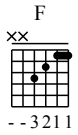

Bo Le - C to A Major

GuitarTAB arranged by Handoyo

Buy full GuitarTab at : www.handoyomia.com

Moderate ♩ = 120

1 C Em Am Em F

let ring

6 Em Dm G C Em

let ring