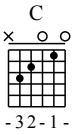

Bo Le - C to A Major

GuitarTAB arranged by Handoyo

Buy full GuitarTab at : www.handoyomia.com

Moderate ♩ = 120

1 C Em Am Em F

let ring

6 Em Dm G C Em

let ring