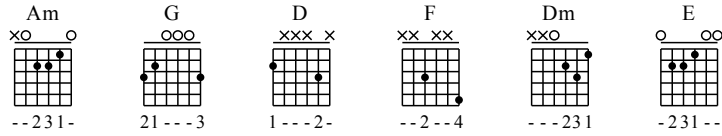

Ben Xiao Hai - C Major

GuitarTAB arranged by Handoyo

Website : www.handoyomia.com

Make a donation to get the complete GuitarTAB

Moderate ♩ = 120

Make a donation to get the complete GuitarTAB

Am G D Am G

let ring