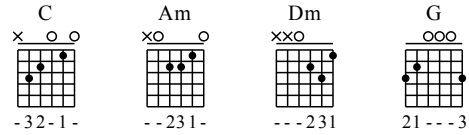

Because I Love You - C Major

GuitarTAB arranged by Handoyo

Buy full GuitarTab at : www.handoyomia.com

Moderate ♩ = 110

1

C Am

let ring

Measures 1-4 of the guitar tab. The treble clef staff shows a melody starting with a rest, followed by quarter notes G4, A4, B4, C5, B4, A4, G4, F4, E4, D4, C4. The guitar TAB below shows the corresponding fretting: 0-2-1, 1-1-1-1, 2-2-0, 3-3-0, 1-0-2-1, 1-1-1-1, 2-2-0, 3-3-0.

5

Dm G

let ring

Measures 5-8 of the guitar tab. The treble clef staff shows a melody starting with a rest, followed by quarter notes C4, D4, E4, F4, G4, F4, E4, D4, C4, B3, A3, G3, F3, E3, D3, C3. The guitar TAB below shows the corresponding fretting: 0-3-0, 1-0-2, 0-2-0, 2-0, 0-3-0, 1-3-2, 3-2-3, 2-3, 1-1-1-1, 2-2, 0-2-2-2-2, 0-0-0-0, 3-0-0-0.

9

C

let ring

Measures 9-12 of the guitar tab. The treble clef staff shows a melody starting with a rest, followed by quarter notes C4, D4, E4, F4, G4, F4, E4, D4, C4, B3, A3, G3, F3, E3, D3, C3. The guitar TAB below shows the corresponding fretting: 0-3-0, 0-0-0-0-2-1, 1-1-1-1-1-1, 2-0, 3-2, 3-3.