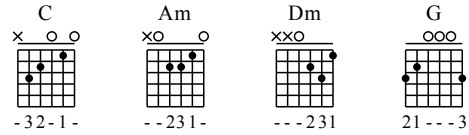

Because I Love You - C Major

GuitarTAB arranged by Handoyo

Buy full GuitarTab at : www.handoyomia.com

Moderate ♩ = 110

1

C Am

let ring

0-2 1 1-1-1-1 2-2-0 3-3 0 1 0-2 1 1-1-1-1 2-2-0

3 3 3 2 2 2 0 2 0 2 0 0

3 3 2 3 2 3 1 1 1 1 2 2 0 0 0

5

Dm G

let ring

0 1 0 0 3 1 1 1 1 3 0 3 0 0 0

3 0 1 0 2 3 2 3 2 3 2 1 2 1 2 0 0 0 0 0 0

0 2 0 0 0 2 2 2 2 2 0 2 2 2 2 2 0 0 0 0 0