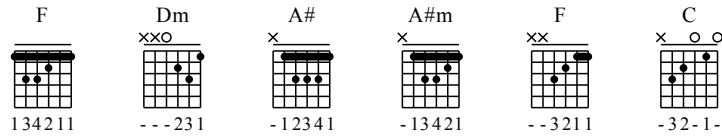

# Bai Se Feng Che - F - D Major

GuitarTAB arranged by Handoyo

Website : [www.handoyomia.com](http://www.handoyomia.com)

Make a donation to get the complete GuitarTAB

Moderate ♩ = 70

Make a donation to get the complete GuitarTAB

1

F Dm

let ring

TAB

1 1-3 2-0 2-1 0 1 2-0 2-0 2-1 0 1 0-1

1 1 1 1

4

A# A#m F Dm