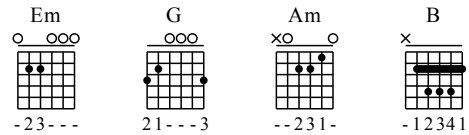

# Ai Ni Wu Tiao Jian - G Major

GuitarTAB arranged by Handoyo

Buy full GuitarTab at : [www.handoyomia.com](http://www.handoyomia.com)

Moderate ♩ = 120

1

Em G

let ring

TAB