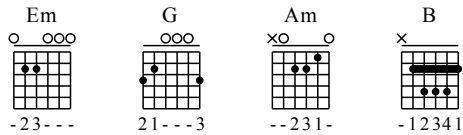

Ai Ni Wu Tiao Jian - G Major

GuitarTAB arranged by Handoyo

Buy full GuitarTab at : www.handoyomia.com

Moderate ♩ = 120

1

Em G

let ring

TAB