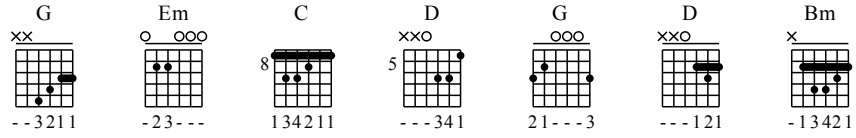

Zui Jin - G Major

GuitarTAB arranged by Handoyo

Buy full GuitarTab at : www.handoyomia.com

Moderate ♩ = 105

1

G Em C

let ring

TAB