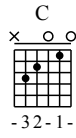

Yue Ding - C to D major

GuitarTAB arranged by Handoyo

Buy full GuitarTab at : www.handoyomia.com

Moderate ♩ = 95

1

C G F G

let ring

T
A
B

6

C G Am Em

let ring

T
A
B