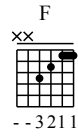

Yue Ding - C to D major

GuitarTAB arranged by Handoyo

Buy full GuitarTab at : www.handoyomia.com

Moderate ♩ = 95

1

C G F G

let ring

T
A
B