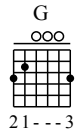

Yue Ding - C to D major

GuitarTAB arranged by Handoyo

Buy full GuitarTab at : www.handoyomia.com

Moderate ♩ = 95

1

C G F G

let ring

T
A
B