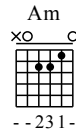

Yue Ding - C to D major

GuitarTAB arranged by Handoyo

Buy full GuitarTab at : www.handoyomia.com

Moderate ♩ = 95

1

C G F G

let ring

T
A
B