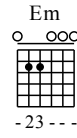

Yue Ding - C to D major

GuitarTAB arranged by Handoyo

Buy full GuitarTab at : www.handoyomia.com

Moderate ♩ = 95

1

C G F G

let ring

T
A
B