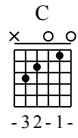

Yue Ding - C to D major

GuitarTAB arranged by Handoyo

Buy full GuitarTab at : www.handoyomia.com

Moderate ♩ = 95

1

C G F G

let ring

T
A
B