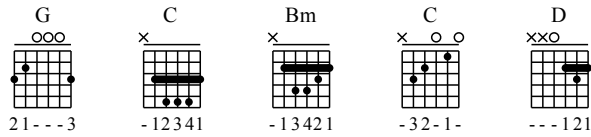

Yong Qi - G Major

GuitarTab arranged by Handoyo

Visit <http://www.handoyomia.com>

Make a donation to get the complete GuitarTAB

Moderate ♩ = 120

Make a donation to get the complete GuitarTAB

G C G C

1

let ring

TAB

G Bm C D G

5

let ring