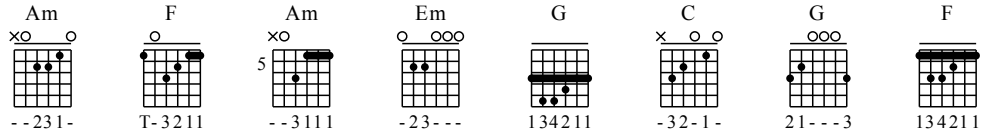

# Yi Shi De Mei Hao - C Major

GuitarTAB arranged by Handoyo

Buy full GuitarTab at : [www.handoyomia.com](http://www.handoyomia.com)

Moderately Slow  $\text{♩} = 95$

Am F Am F

1

let ring

T  
A  
B

0 1 0 1 1 3 0 1 0 1 1 3

2 2 2 2 3 2 2 2 2 2 0 1 2 2

0 2 0 1 0 2 0 2 0 1 1

Am Em Am G C G

5

let ring

5 5 5 8 0 0 8 7 5 3 5 5 3 0 3 0 0 0

5 5 5 8 5 2 0 0 5 5 5 4 0 0 3 0 0