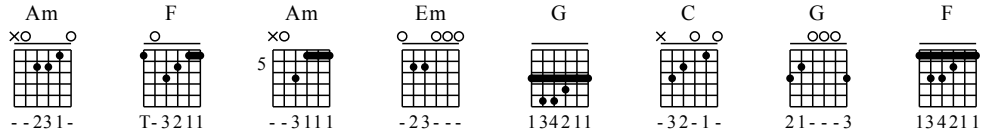

Yi Shi De Mei Hao - C Major

GuitarTAB arranged by Handoyo

Buy full GuitarTab at : www.handoyomia.com

Moderately Slow $\text{♩} = 95$

Am F Am F

1

let ring

T
A
B

0 1 0 1 1 3 0 1 0 1 1 3

2 2 2 2 3 2 2 2 2 2 0 1 3 2 1 2

0 2 0 1 0 2 0 2 0 1 1

Am Em Am G C G

5

let ring

5 5 5 8 5 0 0 8 7 5 3 5 5 3 0 3 0 0 0

5 5 5 8 5 2 0 0 5 5 5 4 0 0 3 0 0