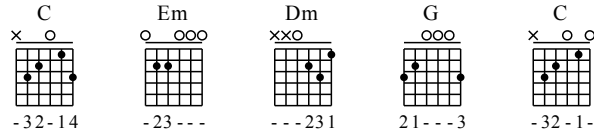

Yi Ren Yi Ban - C Major

Arranged by Handoyo

Visit <http://handoyo-sologuitarist.blogspot.com>

Make a donation to get the complete GuitarTAB

Moderate ♩ = 105

Make a donation to get the complete GuitarTAB

1

C Em

let ring -----1 let ring -----1 let ring -----1 let ring -----1

TAB

0-3-5-0 | 3-X | 1-1-0-1 | 1-X | 3-0 | 3-1 | 3 | X | 0-0-0-3 |

3-X | 3-3 | 2-3 | X | 3 | 3 | 0 | X | 2-2 | 0-0-3 |

3-X | 3-2 | 3 | X | 3 | 3 | 0 | X | 2-2 | 0-0-3 |