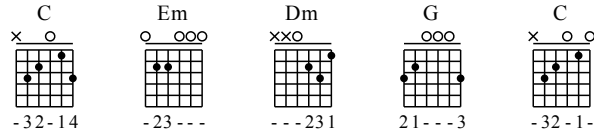

Yi Ren Yi Ban - C Major

GuitarTAB arranged by Handoyo

Buy full GuitarTab at : www.handoyomia.com

Moderate ♩ = 105

1

C Em

let ring -----| let ring -----| let ring -----| let ring -----|

TAB

0-3-5-0 | 3-X | 1-0-1-1 | 1-X-3-0 | 3-1 | 3-X | 0-0-0-3 |

3-X | 3-2-3 | 3-X | 3-0 | 3-X | 2-2-0-3 |

5

Dm G C G

let ring let ring -----| let ring -----| let ring -----| let ring -----|

X-1-0 | X-1 | 0-3-3-1 | 0-X-0 | 0-0-3-5-0 |