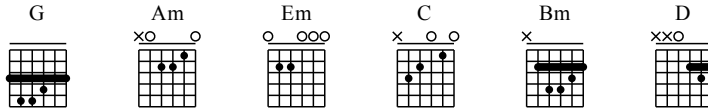

Yi Lu Xiang Bei - G Major

GuitarTAB arranged by Handoyo

Buy full GuitarTab at : www.handoyomia.com

Moderate $\text{♩} = 80$

G Am Em

Musical notation for measures 1-4, including a treble clef, 4/4 time signature, and a key signature of one sharp (F#). The melody consists of eighth and quarter notes. A double bar line with repeat dots is at the end of measure 2. The guitar TAB below shows fret numbers and includes the instruction "let ring".

Am Em C Bm

Musical notation for measures 5-8. The melody continues with quarter and eighth notes. A double bar line with repeat dots is at the end of measure 6. The guitar TAB below shows fret numbers and includes the instruction "let ring".

Am D Am Em

Musical notation for measures 9-12. The melody concludes with quarter and eighth notes. A double bar line with repeat dots is at the end of measure 10. The guitar TAB below shows fret numbers, includes the instruction "let ring", and features 'X' marks on strings 1, 2, and 4 in measures 9 and 10, indicating muted strings.