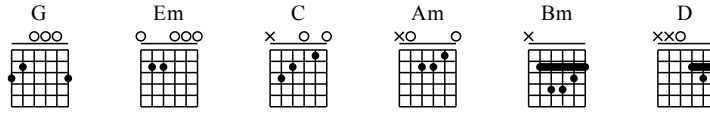

# Yi Ge Ren De Wo Yi Ran Hui Wei Xiao - G Major

GuitarTAB arranged by Handoyo

Buy full GuitarTab at : [www.handoyomia.com](http://www.handoyomia.com)

Moderate ♩ = 100

1

G Em C

let ring

Measure 1: G chord (0-3-0-1-0-2-0). Measure 2: Em chord (2-0-2-0-0-0-3). Measure 3: C chord (3-2-0-3-2-0). Measure 4: C chord (0-1-0-0-1).

5

Am Bm C D

let ring

Measure 5: Am chord (0-0-0-0-3-3-1). Measure 6: Bm chord (3-3-0-0-2-2-0). Measure 7: C chord (0-1-1-0-1-0). Measure 8: D chord (0-3-0-2-2).

9

G Em

let ring

Measure 9: G chord (0-3-0-1-0-2-0). Measure 10: G chord (2-0-2-0-0-0-3). Measure 11: Em chord (3-2-0-3-2-0). Measure 12: Em chord (0-3-0-3).