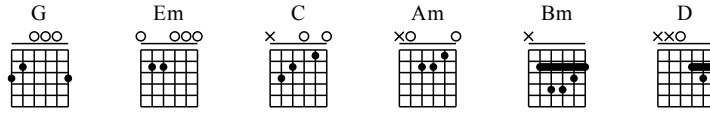

Yi Ge Ren De Wo Yi Ran Hui Wei Xiao - G Major

GuitarTAB arranged by Handoyo

Buy full GuitarTab at : www.handoyomia.com

Moderate ♩ = 100

1

G Em C

let ring

0-3-0-1-0-2-0 | 2-0-2-0-0-3 | 3-2-0-3-2-0 | 3-0-1-0-1

3-3 | 3-3-2 | 0-0 | 3-3-2

5

Am Bm C D

let ring

0-0-0-0-3-3-1 | 3-3-0-0-2-0-2 | 0-1-1-1-0-1-0 | 0-3-0-2-2

0-0-0-2-2-2 | 3-3-2-0-0-2-2

9

G Em