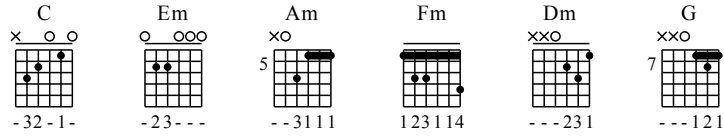

# Yan Di Xing Kong - C Major

GuitarTAB arranged by Handoyo

Buy full GuitarTab at : [www.handoyomia.com](http://www.handoyomia.com)

Moderate ♩ = 80

Musical notation for the first system, measures 1-4. Chords: C, Em, Am, Em.

let ring

TAB: 0-1-1-3-0-3 | 0-1-3-0-1-3-3-8 | 5-5-5-8-7-3 | 0-0-0-3-3

Musical notation for the second system, measures 5-8. Chords: Fm, Em, Dm, G.

let ring

TAB: 4-1-1-1-4-3-1-3 | 2-0-0-10-12-8 | 0-10-10-10-8-10-12-10 | 8-0-0-7

Musical notation for the third system, measures 9-10. Chords: C, Em.

let ring

TAB: 3-2-2-2-2-0-2-3 | 0-2-0-0-3-0-0-0