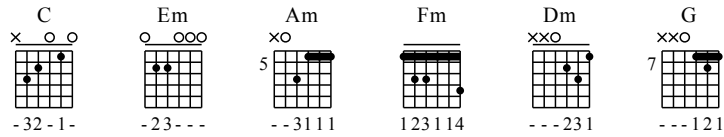

# Yan Di Xing Kong - C Major

GuitarTAB arranged by Handoyo

Visit <http://www.handoyomia.com>

Make a donation to get the complete GuitarTAB

Moderate ♩ = 80

Make a donation to get the complete GuitarTAB

Musical notation for the first system, measures 1-4. Chords: C, Em, Am, Em. Includes a 'let ring' instruction and a guitar TAB with fret numbers.

Musical notation for the second system, measures 5-8. Chords: Fm, Em, Dm, G. Includes a 'let ring' instruction and a guitar TAB with fret numbers.

Musical notation for the third system, measures 9-10. Chords: C, Em. Includes a 'let ring' instruction and a guitar TAB with fret numbers.