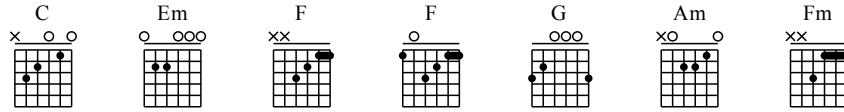

Xiao Qing Ge - Little Love Song - C Major

GuitarTAB arranged by Handoyo

Buy full GuitarTab at : www.handoyomia.com

Moderate ♩ = 70

1. C Em F 2. Em Fm C

let ring

System 1: Measures 1-4. Chords: C, Em, F, Em, Fm, C. Includes a first ending bracket over measures 3-4.

5. Em F C Em

let ring

System 2: Measures 5-8. Chords: Em, F, C, Em.

8. F G Em Am F Fm G

let ring

System 3: Measures 9-12. Chords: F, G, Em, Am, F, Fm, G.