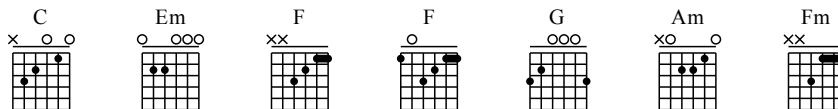

Xiao Qing Ge - Little Love Song - C Major

Arranged by Handoyo

Visit <http://handoyo-sologuitarist.blogspot.com>

Make a donation to get the complete GuitarTAB

Moderate ♩ = 70

1.
 2.
 Make a donation to get the complete GuitarTAB

1. C Em F Em Fm C

let ring

TAB

The first system of music features a treble clef and a 4/4 time signature. The melody is written on a single staff, and the guitar TAB is on a six-line staff below. The TAB includes fret numbers (0-3), accidentals (sharps), and techniques like triplets and slurs. Chord changes are indicated above the staff.

5. Em F C Em

let ring

The second system continues the melody and guitar TAB. It includes a treble clef and a 4/4 time signature. The TAB shows fret numbers and techniques like triplets and slurs. Chord changes are indicated above the staff.

8. F G Em Am F Fm G

let ring

The third system continues the melody and guitar TAB. It includes a treble clef and a 4/4 time signature. The TAB shows fret numbers and techniques like triplets and slurs. Chord changes are indicated above the staff.