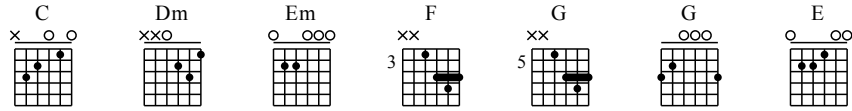

# Xiao Fu Qi - C Major

Arranged by Handoyo

Visit <http://handoyo-sologuitarist.blogspot.com>

Make a donation to get the complete GuitarTAB

Moderate ♩ = 110

Make a donation to get the complete GuitarTAB

1

C Dm Em F G C

let ring

TAB

B

0 1 0 1 0 1 3 0 3 5 5 7 8 7 5 0 0 0 3 1 0

0 2 0 3 5 6 7 8 7 5 0 1 0 3 1 0

3 0 2 3 5 5 7 7 5 3 3 2

0

Detailed description: This system contains the first four measures of the piece. The top staff is a treble clef in 4/4 time. Chord changes are indicated above the staff: C (measures 1-2), Dm (measure 3), Em (measure 4), F (measure 5), G (measure 6), and C (measures 7-8). The bottom staff shows guitar tablature for the first four strings (T, A, B). A dashed line labeled 'let ring' spans the entire system.

5

Dm G C E

let ring

1 0 0 1 1 3 1 0 3 1 0 0 1 0 0 0 0 0 0 0

2 3 3 3 2 0 0 0 1 1 3 1 0 3 1 1 1 3 0 0

0 0 0 0 0 3 3 2 3 3 0 0 2

3 3 2 3 3 0 0 2

Detailed description: This system contains the next four measures of the piece, starting at measure 5. Chord changes are indicated above the staff: Dm (measures 5-6), G (measure 7), C (measure 8), and E (measures 9-12). The bottom staff shows guitar tablature for the first four strings. A dashed line labeled 'let ring' spans the entire system.