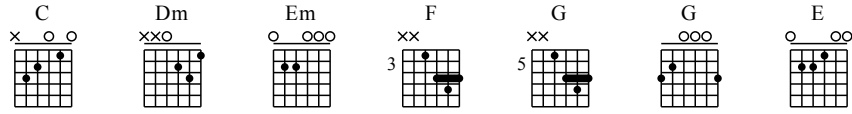

Xiao Fu Qi - C Major

GuitarTAB arranged by Handoyo

Buy full GuitarTab at : www.handoyomia.com

Moderate ♩ = 110

C Dm Em F G C

1

let ring

T
A
B

0 1 0 1 0 1 3 0 3 5 5 7 8 0 0 3 1 0
0 1 0 2 0 3 5 6 7 8 7 5 0 1 3 1 0
3 0 3 0 3 0 3 5 7 5 3 3 3 3 2

Dm G C E

5

let ring

3 3 3 1 0 0 1 1 3 1 0 3 1 0 0 1 0 0 0 0 0
2 0 2 0 0 0 0 0 2 0 0 1 0 1 1 3 3 0
0 0 0 0 3 3 2 3 3 0 0 0 0 2