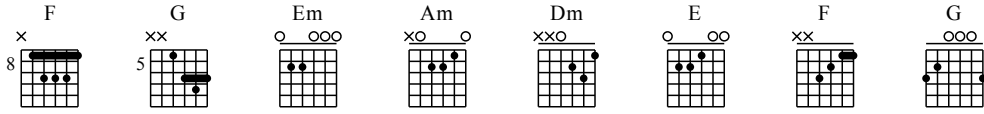

# Winter Sonata (Theme) - C Major

GuitarTAB arranged by Handoyo

Buy full GuitarTab at : [www.handoyomia.com](http://www.handoyomia.com)

Moderate ♩ = 50

1 F G Em Am

let ring

Measure 1: F chord, notes G4, A4, B4, C5. Measure 2: G chord, notes A4, B4, C5, D5. Measure 3: Em chord, notes G4, A4, B4, C5. Measure 4: Am chord, notes G4, A4, B4, C5.

4 Dm E Am F G

let ring

Measure 4: Dm chord, notes D4, E4, F4, G4. Measure 5: E chord, notes E4, F4, G4, A4. Measure 6: Am chord, notes G4, A4, B4, C5. Measure 7: F chord, notes F4, G4, A4, B4. Measure 8: G chord, notes G4, A4, B4, C5.

7 Em Am Dm E Am

let ring

Measure 7: Em chord, notes G4, A4, B4, C5. Measure 8: Am chord, notes G4, A4, B4, C5. Measure 9: Dm chord, notes D4, E4, F4, G4. Measure 10: E chord, notes E4, F4, G4, A4. Measure 11: Am chord, notes G4, A4, B4, C5. Measure 12: Am chord, notes G4, A4, B4, C5.