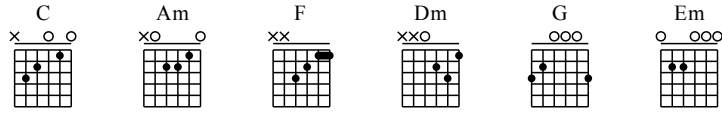

Wen Bie - C Major

GuitarTAB arranged by Handoyo

Buy full GuitarTab at : www.handoyomia.com

Moderate ♩ = 120

1 C Am

let ring

TAB notation for measures 1-4. Measure 1: C chord (1-1-1-1-3-0). Measure 2: Am chord (0-2-2-0-2-0). Measure 3: Am chord (1-1-2-3-0-1). Measure 4: Am chord (2-2-1-0-0-0).

5 F Dm G

let ring

TAB notation for measures 5-8. Measure 5: F chord (1-1-1-1-3-0). Measure 6: F chord (2-3-1-2-1-2). Measure 7: Dm chord (3-2-3-3-0-3). Measure 8: G chord (0-0-3-0-0-0).

9 Am Em F G Em C

let ring

TAB notation for measures 9-12. Measure 9: Am chord (1-1-1-3-0-0). Measure 10: Em chord (0-3-0-0-2-0). Measure 11: F chord (1-1-2-3-0-0). Measure 12: C chord (0-1-0-0-0-0).