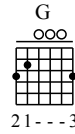

# Wang Chun Feng - C Major

Arranged by Handoyo

Visit <http://handoyo-sologuitarist.blogspot.com>

Make a donation to get the complete GuitarTAB

Moderate ♩ = 80

Make a donation to get the complete GuitarTAB

1

C Fm

let ring

T  
A  
B

2

G C

let ring

T  
A  
B

3

let ring

T  
A  
B

4

G

let ring

T  
A  
B