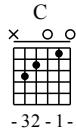

# Wang Chun Feng - C Major

Arranged by Handoyo

Visit <http://handoyo-sologuitarist.blogspot.com>

Make a donation to get the complete GuitarTAB

Moderate ♩ = 80

Make a donation to get the complete GuitarTAB

1

C Fm

let ring

T  
A  
B

2

G C

let ring

T  
A  
B

3

let ring

T  
A  
B

4

G

let ring

T  
A  
B