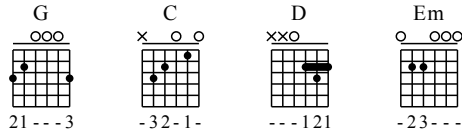

# True - G Major

GuitarTAB arranged by Handoyo

Buy full GuitarTab at : [www.handoyomia.com](http://www.handoyomia.com)

Moderate ♩ = 50

G C D G

let ring | let ring + let ring - let ring +

let ring | let ring + let ring + let ring +