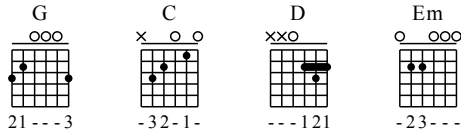

True - G Major

GuitarTAB arranged by Handoyo

Buy full GuitarTab at : www.handoyomia.com

Moderate ♩ = 50

1

G C D G

let ring | let ring + let ring -+ let ring +

let ring | let ring + let ring + let ring +

let ring | let ring + let ring -+ let ring +

TAB

Em G

let ring | let ring + let ring -+ let ring ----- | let ring -+ let ring +

let ring | let ring + let ring -+ let ring + let ring

4

1-1-X-0-X, 2-X-2-2-X, 3-X-3-X-3-X