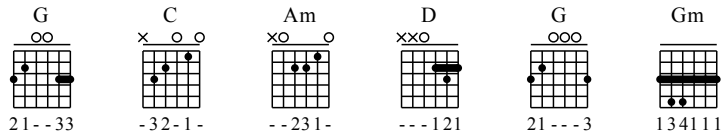

# Tian Hei Hei - G Major

Arranged by Handoyo

Visit <http://handoyo-sologuitarist.blogspot.com>

Make a donation to get the complete GuitarTAB

Moderate ♩ = 103

Make a donation to get the complete GuitarTAB

1

G C Am D G

let ring

TAB

0-1	3-3	3-0-1	3-0	1-0	1-2-0	1-1	3-1-0	0-0
3	3	3	3	3	0	0	0	3

9

G C Am D G

let ring

0-1	3-0-3	3-0-0-1	3-0	1-0	1-0-2-0	1-2-0-1-3	3-3	0-2-0
3	3	3	3	3	3-2	0	5-4	3

17