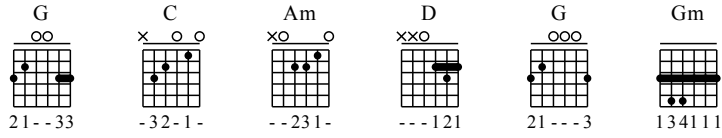

Tian Hei Hei - G Major

GuitarTAB arranged by Handoyo

Buy full GuitarTab at : www.handoyomia.com

Moderate ♩ = 103

1

G C Am D G

let ring

1 2 3 4 5 6 7 8

TAB

0-1 3-3 3-0-1 3-0 1-0 1-2 0 1-1 3-1-0 0-0

3 3 3 3 0 0 0 3

9

G C Am D G

let ring

9 10 11 12 13 14 15 16

0-1 3-3 3-0-1 3-0 1-0 1-0 2 1-2 0 1-3 3 3 0-2 0