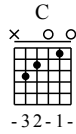

Tears in Heaven - C Major

GuitarTab arranged by Handoyo

Visit <http://www.handoyomia.com>

Make a donation to get the complete GuitarTAB

Moderate ♩ = 75

Make a donation to get the complete GuitarTAB

Chords: C G Am Em F G C

let ring

Chords: C G Am Em F C G

let ring