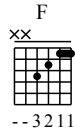

Tears in Heaven - C Major

GuitarTab arranged by Handoyo

Visit <http://www.handoyomia.com>

Make a donation to get the complete GuitarTAB

Moderate ♩ = 75

Make a donation to get the complete GuitarTAB

Chords: C G Am Em F G C

let ring

Chords: C G Am Em F C G

let ring