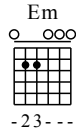

Tears in Heaven - C Major

GuitarTab arranged by Handoyo

Visit <http://www.handoyomia.com>

Make a donation to get the complete GuitarTAB

Moderate ♩ = 75

Make a donation to get the complete GuitarTAB

Chords: C G Am Em F G C

let ring

Chords: C G Am Em F C G

let ring