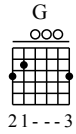

Tears in Heaven - C Major

GuitarTab arranged by Handoyo

Visit <http://www.handoyomia.com>

Make a donation to get the complete GuitarTAB

Moderate ♩ = 75

Make a donation to get the complete GuitarTAB

Chords: C G Am Em F G C

let ring

Chords: C G Am Em F C G

let ring