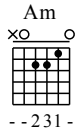

Tears in Heaven - C Major

GuitarTab arranged by Handoyo

Visit <http://www.handoyomia.com>

Make a donation to get the complete GuitarTAB

Moderate ♩ = 75

Make a donation to get the complete GuitarTAB

Chords: C G Am Em F G C

let ring

Chords: C G Am Em F C G

let ring