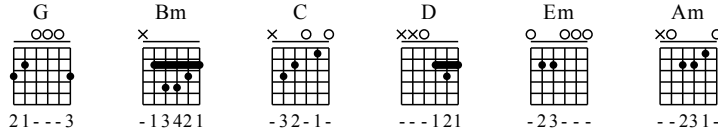

Tak Terbilang - G Major

GuitarTab arranged by Handoyo

Visit <http://www.handoyomia.com>

Make a donation to get the complete GuitarTAB

Moderate ♩ = 100

Make a donation to get the complete GuitarTAB

Musical notation for the first system (measures 1-4). Chords: G, Bm, C, D. Includes a treble clef, a 4/4 time signature, and a 'let ring' instruction. Below the staff is a three-line guitar tablature with fret numbers and a '3' in the bass line.

Musical notation for the second system (measures 5-8). Chords: G, Bm, C, D. Includes a treble clef and a 'let ring' instruction. Below the staff is a three-line guitar tablature with fret numbers and a '3' in the bass line.

Musical notation for the third system (measures 9-12). Chords: Em, Bm, C, D, G. Includes a treble clef and a 'let ring' instruction. Below the staff is a three-line guitar tablature with fret numbers and a '3' in the bass line.

Musical notation for the fourth system (measures 13-16). Chords: Am, D, G, D. Includes a treble clef and a 'let ring' instruction. Below the staff is a three-line guitar tablature with fret numbers and a '3' in the bass line.