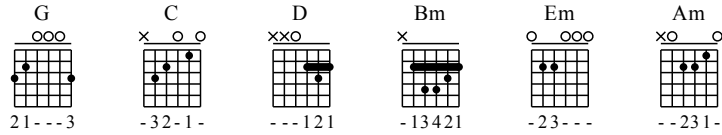

Sometimes When We Touch - G Major

GuitarTAB arranged by Handoyo

Buy full GuitarTab at : www.handoyomia.com

Moderate ♩ = 110

Musical notation for measures 1-5. Chords: G, C, D, G.

1

let ring -----

TAB

0 0 3 3 3 3 1 0 3 3 3 5 2 0 3 0 0 3 2 0

3 3 3 3 0 2 2 0 0 0 0 3 2 0

3 3 3 3 3 0 3 2

Musical notation for measures 6-8. Chords: Bm, Em, Am.

6

let ring -----

0 3 3 3 0 2 3 0 0 3 3 0 2 2 2 3 3

4 4 4 4 0 0 0 2 2 2 2 3 3