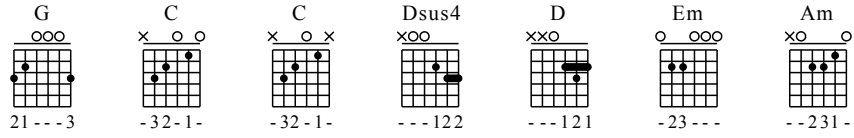

# Shi Jie Mo Ri - G Major

GuitarTAB arranged by Handoyo

Buy full GuitarTab at : [www.handoyomia.com](http://www.handoyomia.com)

Moderate ♩ = 70

G C G C G C Dsus4 D G

let ring ----- 1 let ring ----- 1 let ring ----- 1