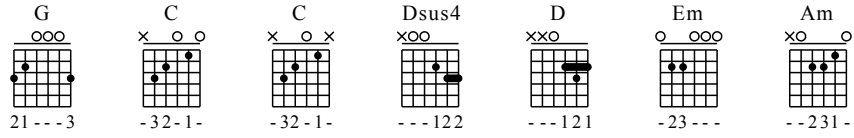

Shi Jie Mo Ri - G Major

GuitarTAB arranged by Handoyo

Buy full GuitarTab at : www.handoyomia.com

Moderate ♩ = 70

G C G C G C Dsus4 D G

let ring ----- 1 let ring ----- 1 let ring ----- 1

Em Am D

let ring ----- 1