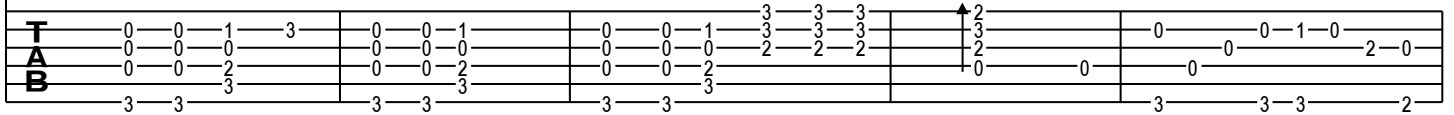

# Shi Jie Mo Ri - G Major

GuitarTAB arranged by Handoyo

Buy full GuitarTab at : [www.handoyomia.com](http://www.handoyomia.com)

Moderate ♩ = 70

G C G C G C Dsus4 D G

let ring ----- 1 let ring ----- 1 let ring ----- 1