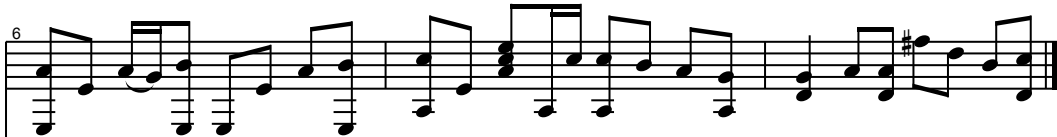

Shi Jie Mo Ri - G Major

GuitarTAB arranged by Handoyo

Buy full GuitarTab at : www.handoyomia.com

Moderate ♩ = 70

G C G C G C Dsus4 D G

let ring ----- 1 let ring ----- 1 let ring ----- 1

Em Am D

let ring ----- 1