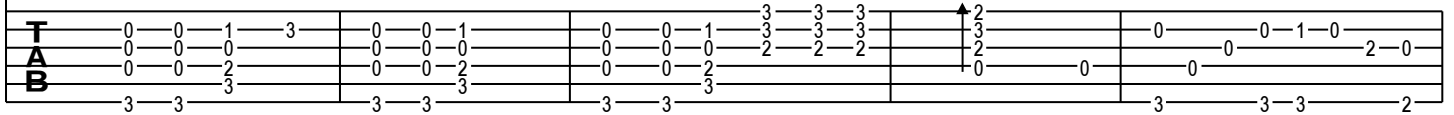

Shi Jie Mo Ri - G Major

GuitarTAB arranged by Handoyo

Buy full GuitarTab at : www.handoyomia.com

Moderate ♩ = 70

G C G C G C Dsus4 D G

let ring ----- 1 let ring ----- 1 let ring ----- 1

Em Am D

let ring ----- 1