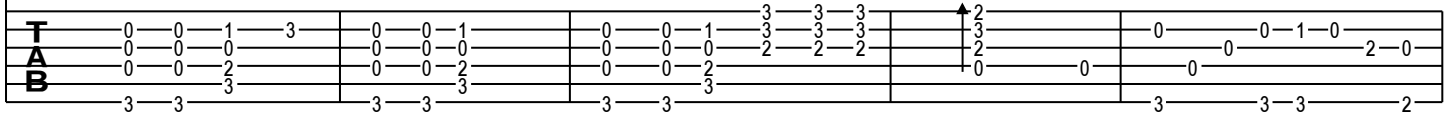

Shi Jie Mo Ri - G Major

GuitarTAB arranged by Handoyo

Buy full GuitarTab at : www.handoyomia.com

Moderate ♩ = 70

G C G C G C Dsus4 D G

let ring ----- 1 let ring ----- 1 let ring ----- 1

Em Am D

let ring ----- 1