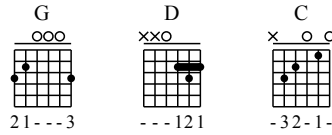

Buy full GuitarTab at : www.handoyomia.com

Shi Bu Shi Zhe Yang De Ye Wan Ni Cai Hui Zhe Yang De Xiang Qi Wo - G Major

GuitarTAB arranged by Handoyo

Moderate ♩ = 110

G D C D G

The first system of music is in 4/4 time. It consists of a treble clef staff with a key signature of one sharp (F#) and a tempo marking of "Moderate ♩ = 110". The melody is written in eighth notes. Below the staff is a guitar TAB with six lines. The TAB includes fret numbers (0, 2, 3) and a "let ring" instruction. The chords G, D, C, D, and G are indicated above the staff.

G D

The second system of music continues the melody from the first system. It is in 4/4 time and features a treble clef staff with a key signature of one sharp (F#). The melody is written in eighth notes. Below the staff is a guitar TAB with six lines, including fret numbers (0, 2, 3) and a "let ring" instruction. The chords G and D are indicated above the staff.