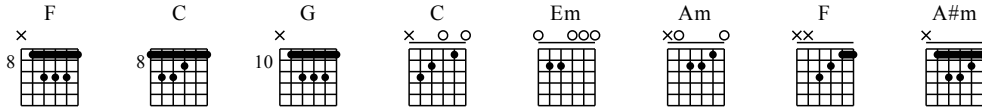

Reason (EndLess Love) - C Major

Arranged by Handoyo

Visit <http://handoyo-sologuitarist.blogspot.com>

Make a donation to get the complete GuitarTAB

Moderate ♩ = 70

Make a donation to get the complete GuitarTAB

1

Musical notation for measures 1-4. The top staff is a treble clef staff with a 4/4 time signature. The bottom staff is a guitar TAB staff. Chords F and C are indicated above the staff. The TAB staff shows fret numbers and string numbers (8, 10, 9, 8, 10, 10, 8, 10, 10, 12).

5

Musical notation for measures 5-8. The top staff is a treble clef staff. The bottom staff is a guitar TAB staff. Chords G, C, Em, and Am are indicated above the staff. The TAB staff shows fret numbers and string numbers (10, 12, 12, 12, 0, 3, 1, 0, 1, 1, 3, 0, 3, 5, 5, 0, 0, 0, 0, 0, 0, 0, 0, 0, 2, 2, 2, 1, 0, 5, 7, 8, 7).

9

Musical notation for measures 9-12. The top staff is a treble clef staff. The bottom staff is a guitar TAB staff. Chords Em, F, Em, and A#m are indicated above the staff. The TAB staff shows fret numbers and string numbers (0, 0, 0, 3, 5, 1, 2, 2, 1, 3, 5, 1, 0, 0, 0, 0, 3, 3, 1, 1, 4, 4, 3, 1, 3, 0, 2, 3, 0, 1, 1, 1, 1).