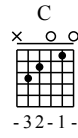

Qiu Niao - G Major

GuitarTAB arranged by Handoyo

Buy full GuitarTab at : www.handoyomia.com

Moderate ♩ = 90

1

G Em

let ring

T
A
B

5

C Bm Am

let ring

T
A
B