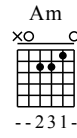

Qiu Niao - G Major

GuitarTAB arranged by Handoyo

Buy full GuitarTab at : www.handoyomia.com

Moderate ♩ = 90

1

G Em

let ring

T
A
B

5

C Bm Am

let ring

T
A
B