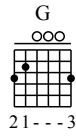

Qiu Niao - G Major

GuitarTAB arranged by Handoyo

Buy full GuitarTab at : www.handoyomia.com

Moderate ♩ = 90

1

G Em

let ring

T
A
B

5

C Bm Am

let ring

T
A
B