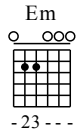

Qiu Niao - G Major

GuitarTAB arranged by Handoyo

Buy full GuitarTab at : www.handoyomia.com

Moderate ♩ = 90

1

G Em

let ring

T
A
B

5

C Bm Am

let ring

T
A
B