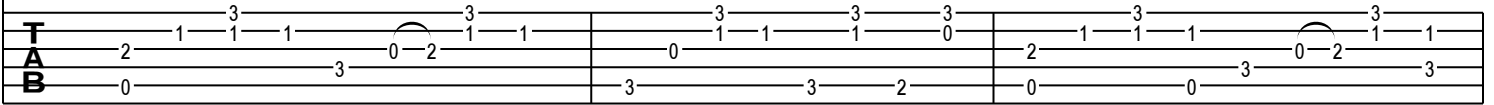

Qing Tian - C Major

GuitarTAB arranged by Handoyo

Buy full GuitarTab at : www.handoyomia.com

Moderate ♩ = 75

Am

F

C

Am

F

let ring

C

Am

F

C

Am

F

let ring

C

Am

F

C

let ring