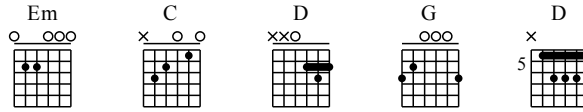

# Qi Li Xiang - G Major

GuitarTAB arranged by Handoyo

Buy full GuitarTab at : [www.handoyomia.com](http://www.handoyomia.com)

Moderate ♩ = 75

1

Em C D G

let ring

TAB