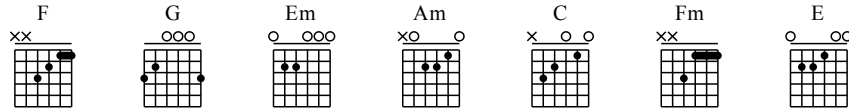

# Pu Gong Ying De Yue Ding - C Major

GuitarTAB arranged by Handoyo

Buy full GuitarTab at : [www.handoyomia.com](http://www.handoyomia.com)

Moderate ♩ = 70

1

F G Em Am G F G

let ring

System 1: Measures 1-4. Chords: F, G, Em, Am, G, F, G. Includes a repeat sign at the end of measure 4.

I. C Fm C Am G

let ring

System 2: Measures 5-8. Chords: C, Fm, C, Am, G. Includes a first/second ending bracket over measures 6-7.

F G C E Am G

let ring

System 3: Measures 9-12. Chords: F, G, C, E, Am, G. Ends with a double bar line.