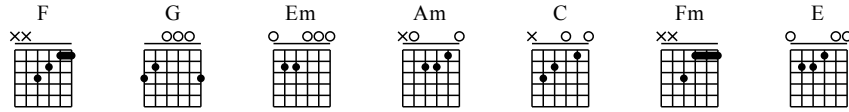

# Pu Gong Ying De Yue Ding - C Major

GuitarTAB arranged by Handoyo

Buy full GuitarTab at : [www.handoyomia.com](http://www.handoyomia.com)

Moderate ♩ = 70

1

F G Em Am G F G

let ring

System 1: Measures 1-4. Chords: F, G, Em, Am, G, F, G. Includes a repeat sign at the end of measure 4.

I. C Fm C Am G

let ring

System 2: Measures 5-8. Chords: C, Fm, C, Am, G. Includes a first ending bracket over measures 6-7 and a second ending bracket over measure 8.

F G C E Am G

let ring

System 3: Measures 9-12. Chords: F, G, C, E, Am, G. Ends with a double bar line.