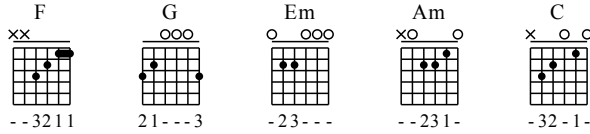

Only Human - C Major

GuitarTab arranged by Handoyo

Visit <http://www.handoyomia.com>

Make a donation to get the complete GuitarTAB

Moderate ♩ = 70

Make a donation to get the complete GuitarTAB

1

F G Em Am G

let ring

TAB

2 0 1 3 0 0 1 0 1 0 3 1 3 0 0 0 2 0 1 3 0 0 3

4

F G C F G Em Am

let ring

0 1 0 1 0 3 3 0 0 0 1 1 3 0 0 3 3 0 3 1 1 3 3 0 0

8