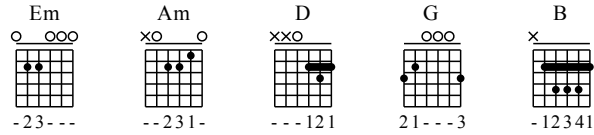

# Ni Zen Me She De Wo Nan Guo - G Major

GuitarTAB arranged by Handoyo

Buy full GuitarTab at : [www.handoyomia.com](http://www.handoyomia.com)

Moderate ♩ = 70

Em Am D G

1

let ring

TAB

0 0 0 0 | 3 0 1 3 0 1 | 2 0 2 3 2 3 2 | 1 3 0 1 2 0 0 4

Em Am B Em

5

let ring

0 0 0 0 | 0 2 2 0 0 0 | 4 4 4 4 | 0 0 0 0 0 0

Am D

9

let ring