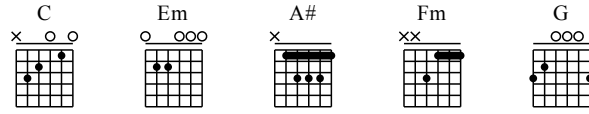

Lu Xiao Yu - C Major

GuitarTAB arranged by Handoyo

Buy full GuitarTab at : www.handoyomia.com

Moderate ♩ = 80

1

C Em

let ring

TAB

0 1-3 0 3-1 0 1-3 0 3-1 0 0 0-1-3-1-0-3 0 0-1-3-1-0-3

3 3 3 3 2 2 2 2

3

A# Fm G C

let ring

TAB

0 1-3 0 3-1 0 1-3 0 3-1 0 1-3 1 0 0 1 0 0 0

1 1 1 1 3 3 0 0 0 0 0 0 3 3