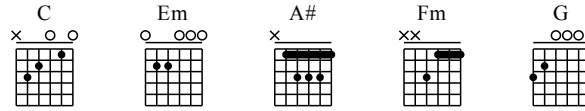

Lu Xiao Yu - C Major

Arranged by Handoyo

Visit <http://handoyo-sologuitarist.blogspot.com>

Make a donation to get the complete GuitarTAB

Moderate ♩ = 80

Make a donation to get the complete GuitarTAB

1

C Em

let ring

T
A
B

0 1-3 0 3-1 0 1-3 0 3-1 0 0 0-1-3 1-0-3 0 0-1-3 1-0-3

3 3 3 3 2 2 2 2

Detailed description: This system contains the first two measures of the piece. The first measure is in C major and the second in E minor. The notation includes a treble clef, a 4/4 time signature, and a melodic line with eighth-note patterns. Below the staff is a guitar tablature with three lines (T, A, B) and a 'let ring' instruction. The tablature shows fingerings for the first two measures.

3

A# Fm G C

let ring

0 1-3 3-1 0 1-3 0 3-1 0 0 0 0 1 0 0 1 0 0 0 0

1 1 1 1 3 3 0 1-3 0 0 1 0 0 0 3 3

Detailed description: This system contains the third and fourth measures. The third measure is in A# minor and the fourth in C major. The notation includes a treble clef, a 4/4 time signature, and a melodic line. Below the staff is a guitar tablature with three lines (T, A, B) and a 'let ring' instruction. The tablature shows fingerings for the third and fourth measures.