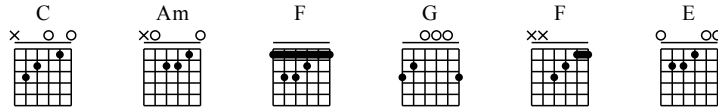

Long Juan Feng - C Major

Arranged by Handoyo

Visit <http://handoyo-sologuitarist.blogspot.com>

Make a donation to get the complete GuitarTAB

Moderate ♩ = 80

Make a donation to get the complete GuitarTAB

1. C Am F

let ring

TAB

Measure 1: C chord. TAB: 1-0-1-1-0-1-3-0-3. Measure 2: Am chord. TAB: 1-0-1-1-0-1-3-0-3. Measure 3: F chord. TAB: 1-0-1-1-0-1-3-0-3.

4. G C

let ring

Measure 4: G chord. TAB: 1-0-1-1-0-1-3-0-3. Measure 5: G chord. TAB: 1-0-3-0-0-3-0-0-1. Measure 6: C chord. TAB: 0-3-0-3-1-0-0-1.

7. Am F E G E G

let ring

Measure 7: Am chord. TAB: 0-3-3-1-0-0-1. Measure 8: F chord. TAB: 2-1-1-0-3-1-2. Measure 9: E G chord. TAB: 0-1-0-3-1-3.