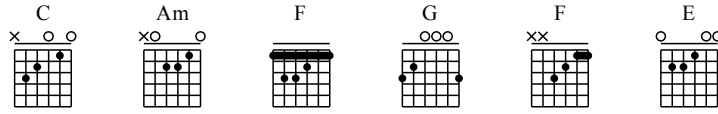

# Long Juan Feng - C Major

GuitarTAB arranged by Handoyo

Buy full GuitarTab at : [www.handoyomia.com](http://www.handoyomia.com)

Moderate ♩ = 80

1 C Am F

let ring

Measure 1: C chord, notes C4, E4, G4, C5. Measure 2: Am chord, notes A3, C4, E4, G4. Measure 3: F chord, notes F3, A3, C4, E4. TAB: Measure 1: .1 0 1 0 1-3 3. Measure 2: 1 0 1 0 1-3 3. Measure 3: 1 0 1 0 1-3 3.

4 I. G G C

let ring

Measure 4: G chord, notes G3, B3, D4, G4. Measure 5: G chord, notes G3, B3, D4, G4. Measure 6: C chord, notes C4, E4, G4, C5. TAB: Measure 4: 1 0 1 0 1-3 3. Measure 5: 1 0 3 0 0 3. Measure 6: 0 3 0 3 1 0.

7 Am F E G E G

let ring

Measure 7: Am chord, notes A3, C4, E4, G4. Measure 8: F chord, notes F3, A3, C4, E4. Measure 9: E chord, notes E3, G3, B3, E4. TAB: Measure 7: 0 3 3 1 0 1. Measure 8: 2 1 1 2 3 2. Measure 9: 0 1 0 3 1 3.